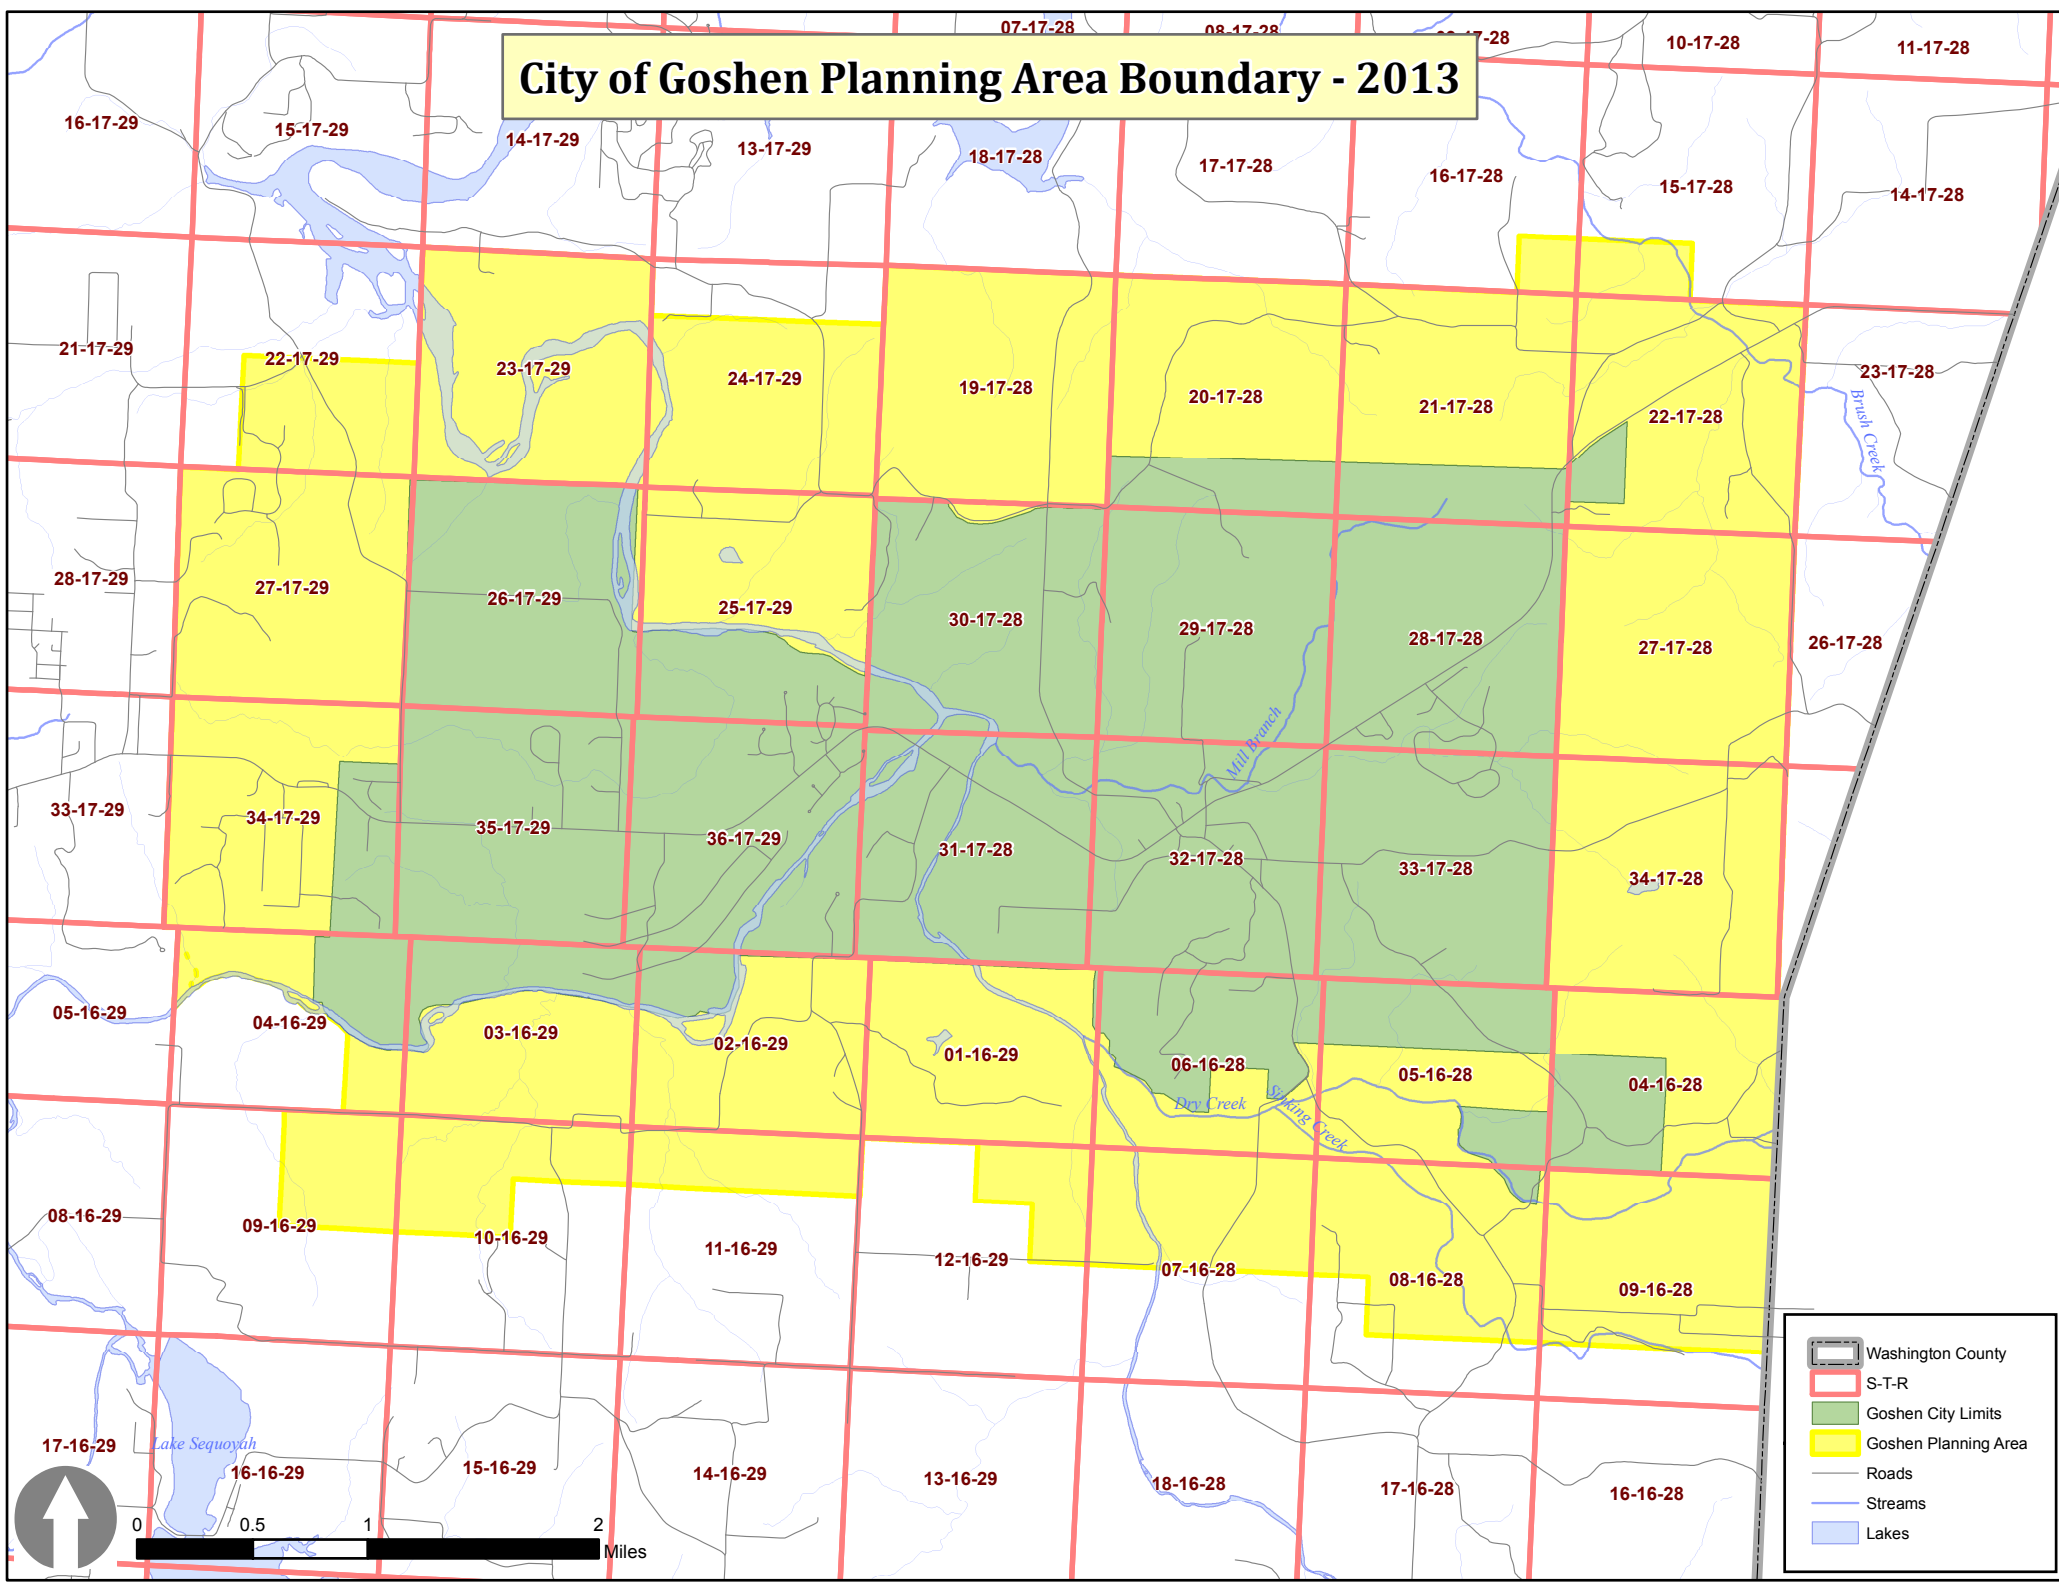

City of Goshen Planning Area Boundary - 2013

-  Washington County
-  S-T-R
-  Goshen City Limits
-  Goshen Planning Area
-  Roads
-  Streams
-  Lakes